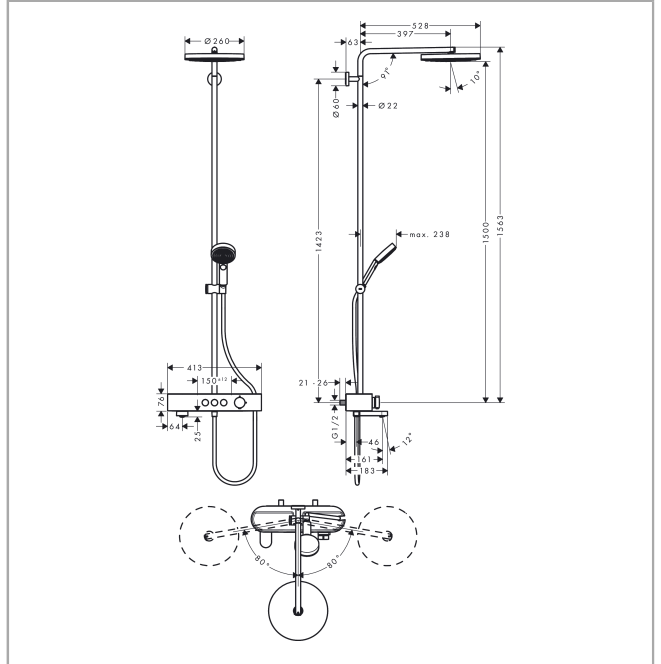

Scale drawing