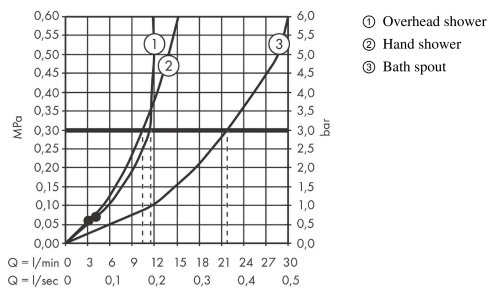

Pulsify S
Showerpipe 260 1jet with bath thermostat ShowerTablet 400
 Finish: **Chrome** Article Number: **24230000**

Description

product features

- consists of: overhead shower, hand shower, bath thermostat, shower bar, slider, shower hose
- overhead shower Pulsify 260 1jet
- shower head size overhead shower: 260 mm
- spray type overhead shower: PowderRain
- spray disc surface: graphite
- Fast Drain empties the overhead shower from an angle of 10°
- removable shower head
- shelf made of plastic
- surface shelf: graphite
- flow rate PowderRain spray (at 3 bar): 11,5 l/min
- spray type hand shower: PowderRain, IntenseRain, Massage spray
- maximum flow rate for Showerpipe at 3 bar: 21,8 l/min
- max. operating pressure: 5 bar
- ball-joint: overhead shower angle adjustable
- pipe can be shortened in height
- shower bar diameter: 22 mm
- height-adjustable slider with locking push-button slider
- slider rotatable on the pipe for left or right operation
- shower arm length overhead shower: 398 mm
- swivel shower arm
- CoolContact thermostat: Prevents the housing from heating up, making showering even safer
- thermostat ShowerTablet Select 400
- safety stop at 40°C
- adjustable hot water limitation
- convenient diversion via Select button
- simultaneous utilization of 3 functions
- suitable for continuous flow water heaters
- mounting type: exposed installation
- centre distance 150 ± 12 mm
- intrinsically safe against backflow
- Thermostat is delivered with buttons overhead shower, bath tub and hand shower
- water flow control with stop function
- 3 functions

Technology

Design awards

reddot winner 2021

Pulsify S
Showerpipe 260 1jet with bath thermostat ShowerTablet 400
 Finish: **Chrome** Article Number: **24230000**

Product image

Scale drawing

Flowchart

Pulsify S
Showerpipe 260 1jet with bath thermostat ShowerTablet 400
 Finish: **Chrome** Article Number: **24230000**