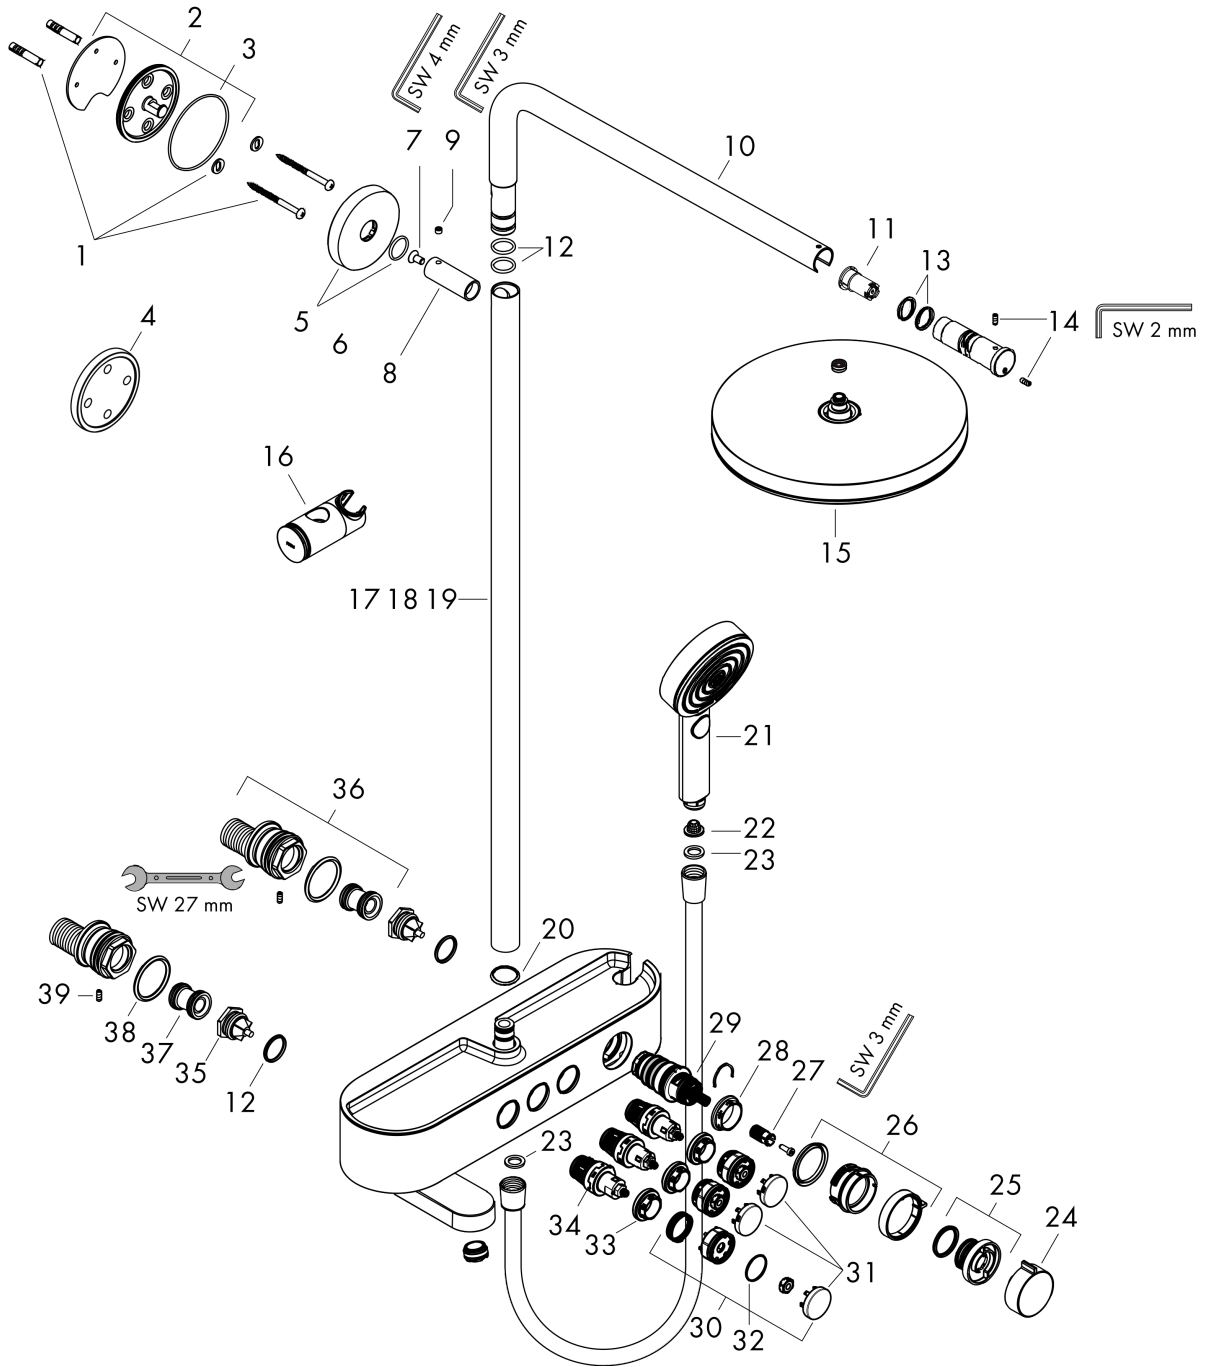

Pulsify S
Showerpipe 260 1jet with bath thermostat ShowerTablet 400
Finish: **Chrome** Article Number: **24230000**

Exploded Drawing

Year of production: >01/23

Pulsify S
Showerpipe 260 1jet with bath thermostat ShowerTablet 400
Finish: **Chrome** Article Number: **24230000**

Spare part list

Year of production: >01/23

Pos.	Description	Article Number	PC	PU
1	mounting set	98716000	5	1
2	wall flange	95687000	9	1
3	O-ring 72x2	98395000	1	1
4	tile-matching-disk 7 mm	95239000	5	1
5	escutcheon Ø 60 mm	95692000	6	1
6	O-ring 20x2	98165000	1	1
7	screw	92137000	2	1
8	sleeve	92166000	9	1
9	hollow set screw M6x5	98447000	1	1
10	shower arm cpl.	94831000	15	1
11	back flow preventor cartridge	92268007	59	1
12	O-ring 17x2,5	98387000	1	1
13	O-ring 17x2	98199000	1	1
14	hollow set screw M4x10	97667000	1	1
15	head shower	94876000	19	1
16	support, assy	93517000	11	1
17	pipe 973 mm / Ø 22 mm	92468000	15	1
18	pipe 1030 mm	95915000	15	1
19	pipe 1400 mm	95983000	16	1
20	sealing foil	94795000	1	1
21	handshower	24110000	98	1
22	filter	92672000	2	1
23	seal	98058000	1	1
24	handle	94403000	9	1
25	safety set	94404000	9	1
26	handle	94405000	7	1
27	handle fixing set	92136000	6	1
28	nut	98913000	6	1
29	thermostat cartridge	98282000	14	1
30	spring with sleeve	92340000	4	1
31	set of symbols	98367000	10	1
32	O-ring 20x1	98140000	1	1
33	nut	98368000	4	1
34	shut off unit	95758000	14	1
35	non return valve (pressure-resistant up to 2 MPa)	95773000	8	1
36	set of S-unions	95772000	13	1
37	noise reduction	96429000	2	1
38	O-ring 29x3	98371000	2	1
39	hollow set screw M6x16 including o-ring 29x3	98372000	3	1